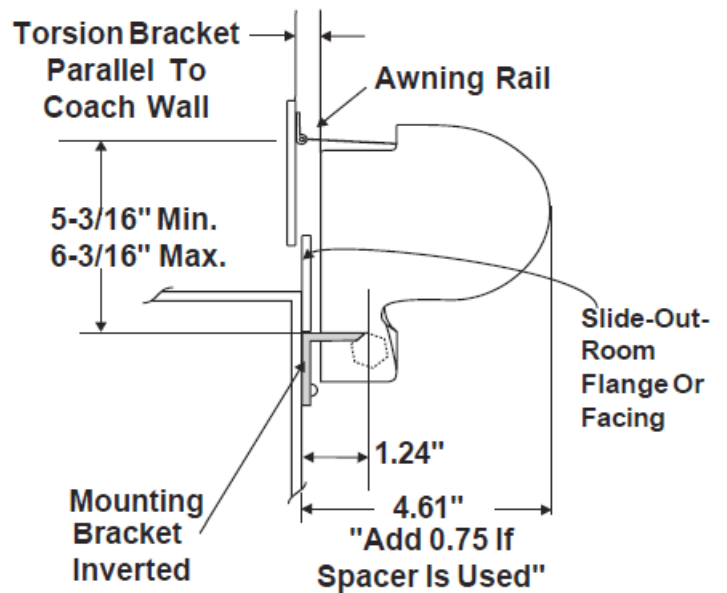

Full Cover Slide Topper Bracket Kits

45 degree brackets
(3106992.062(X))*

90 degree brackets (3106992.070(X))*

* X represents the color of the brackets. Available in white (B), champagne (R), satin (S), and black (U).