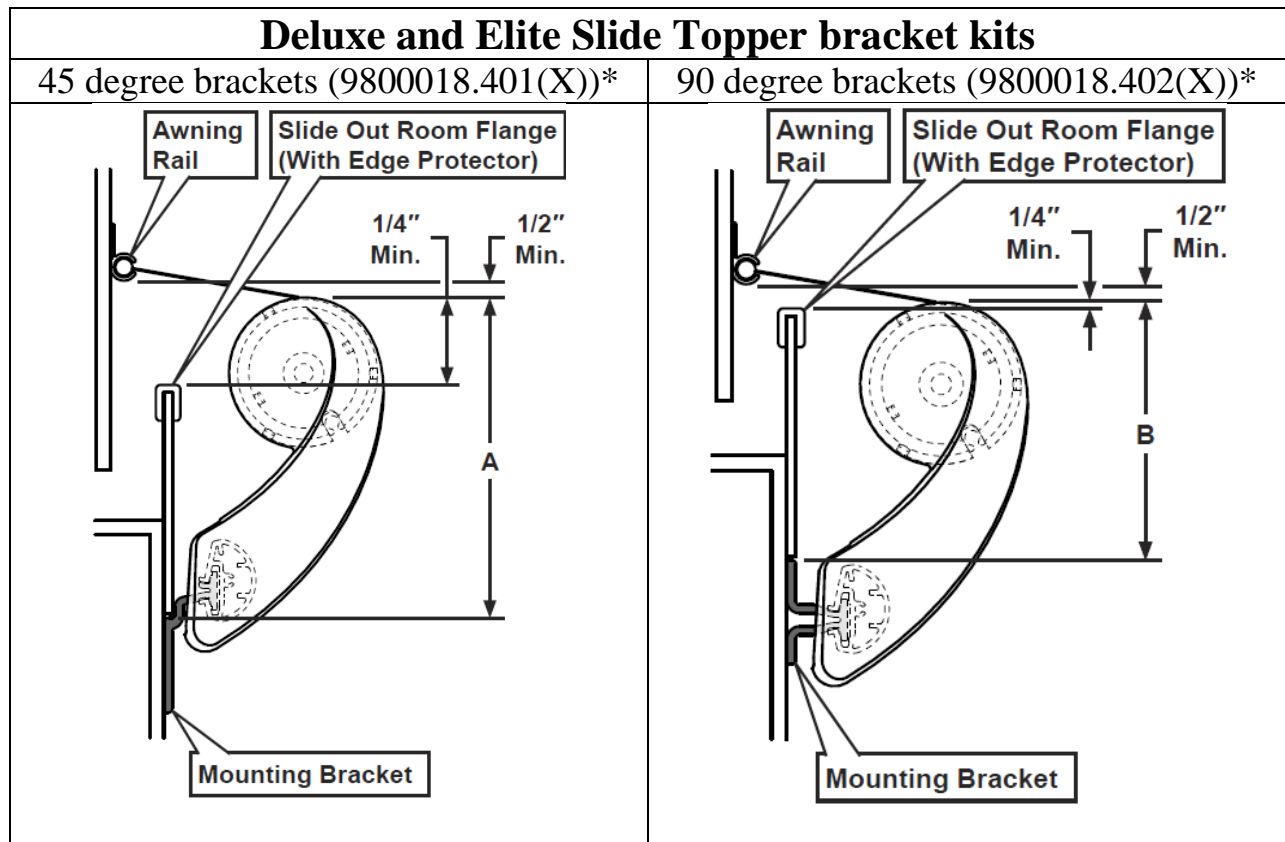

Additional Information for New Slide Toppers

Brackets

Mounting brackets are included for free along with the purchase of a new slide topper as they are required when installing a new unit. Brackets may also be purchased separately if needed. Hardware brackets for all slide topper series include an anti-billowing mechanism to protect against the wind. 45 degree brackets are most common for most applications.

* X represents the color of the brackets. Available in white (B), champagne (R), satin (S), and black (U).