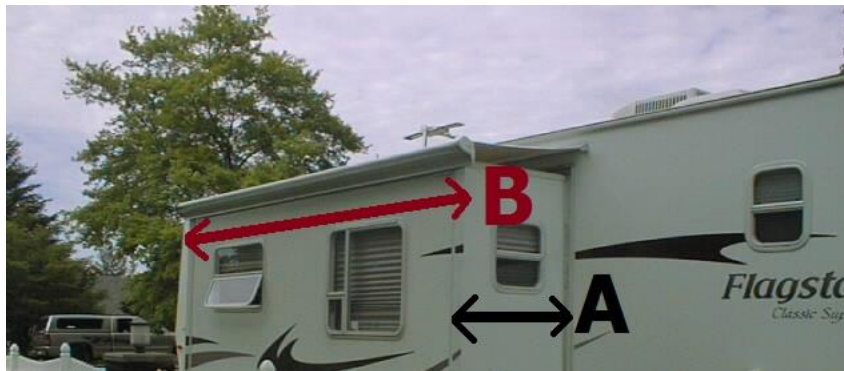

Determining New Slide Topper Sizes