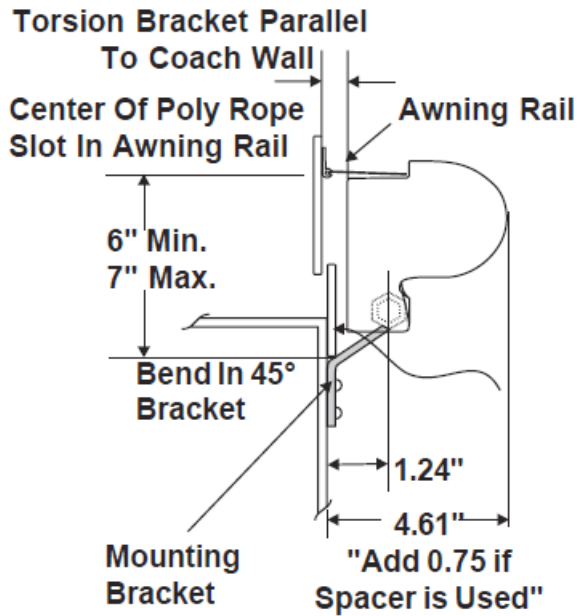

Full Cover Slide Topper Bracket Kits

45 degree brackets
(3106992.062(X))*

90 degree brackets (3106992.070(X))*

* X represents the color of the brackets. Available in white (B), champagne (R), satin (S), and black (U).