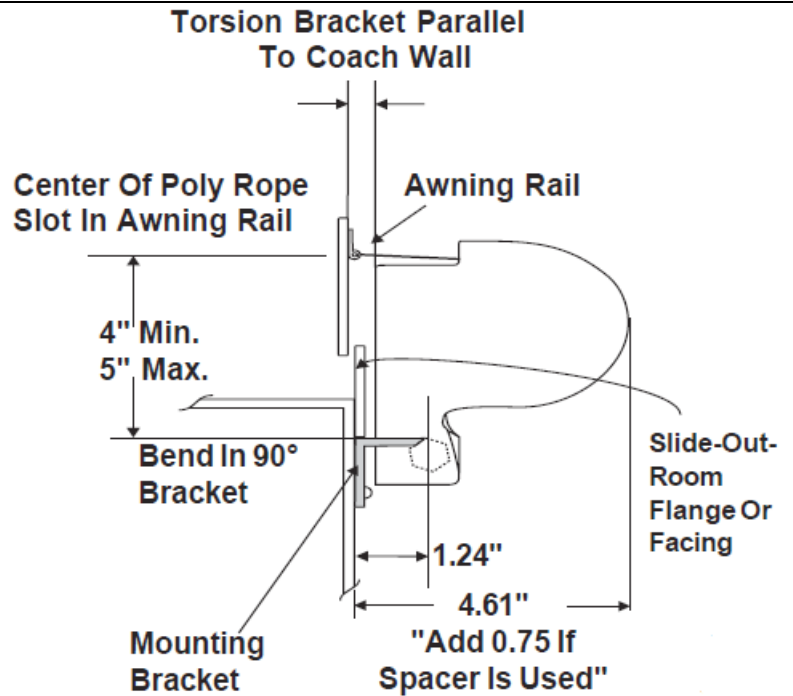

Full Cover Slide Topper Bracket Kits

45 degree brackets
(3106992.062(X))*

90 degree brackets (3106992.070(X))*

* X represents the color of the brackets. Available in white (B), champagne (R), satin (S), and black (U).